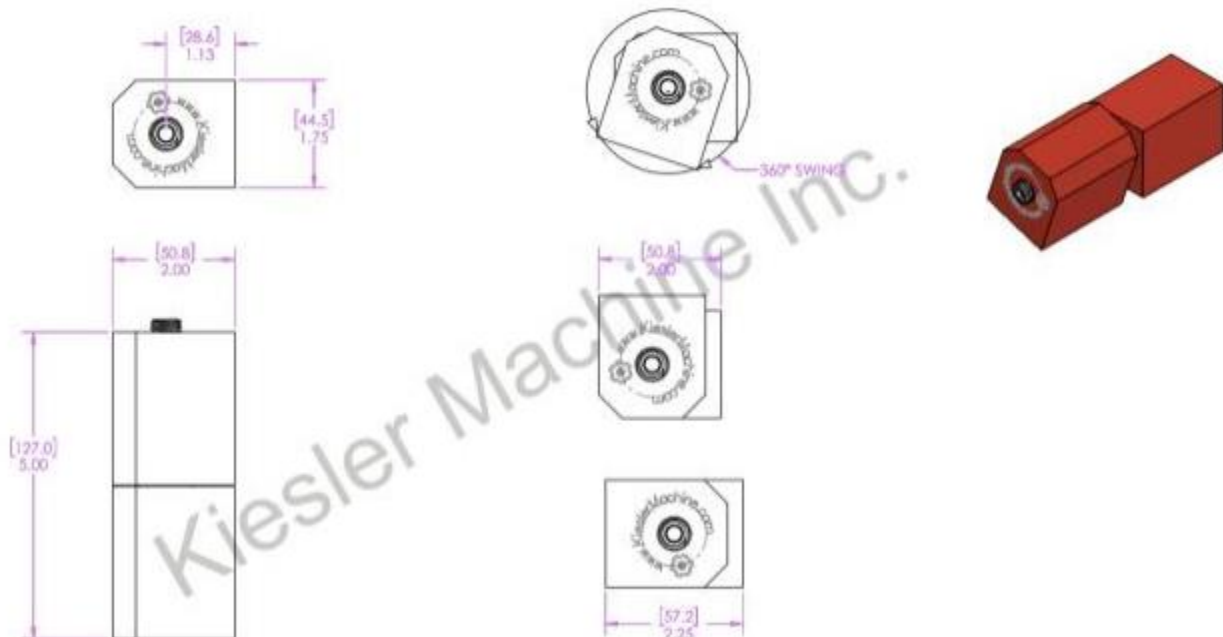

## 6"x 2 x 2.50" Heavy Duty Barrel Hinge

Model No.: 2100KB-304

Price: \$ 865

- Material Type: 304L Stainless Steel
- Maximum Vertical Load: 4,000 LBS
- Maximum Radial Load: 1,630 LBS
- Approx. Width: 2 x 2.504"
- Height: 6"
- Weight: 8.5 LBS
- Mounting: Weld-on